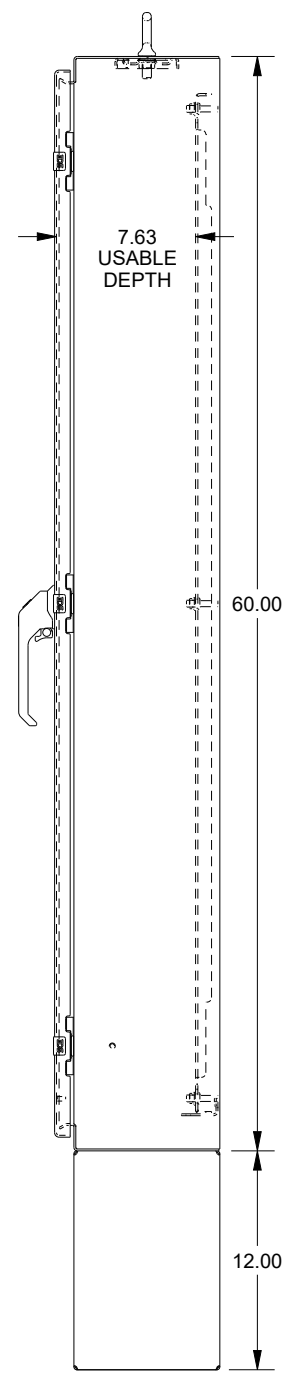

SAGINAW CONTROL & ENGINEERING SCE-604808LP

TOP VIEW

LEFT SIDE VIEW

FRONT VIEW

RIGHT SIDE VIEW

EXTERNAL REAR VIEW

BOTTOM VIEW

CUTOUT PROVISIONS FOR MOUNTING A STANDARD FLOOR KIT TO THE BOTTOM