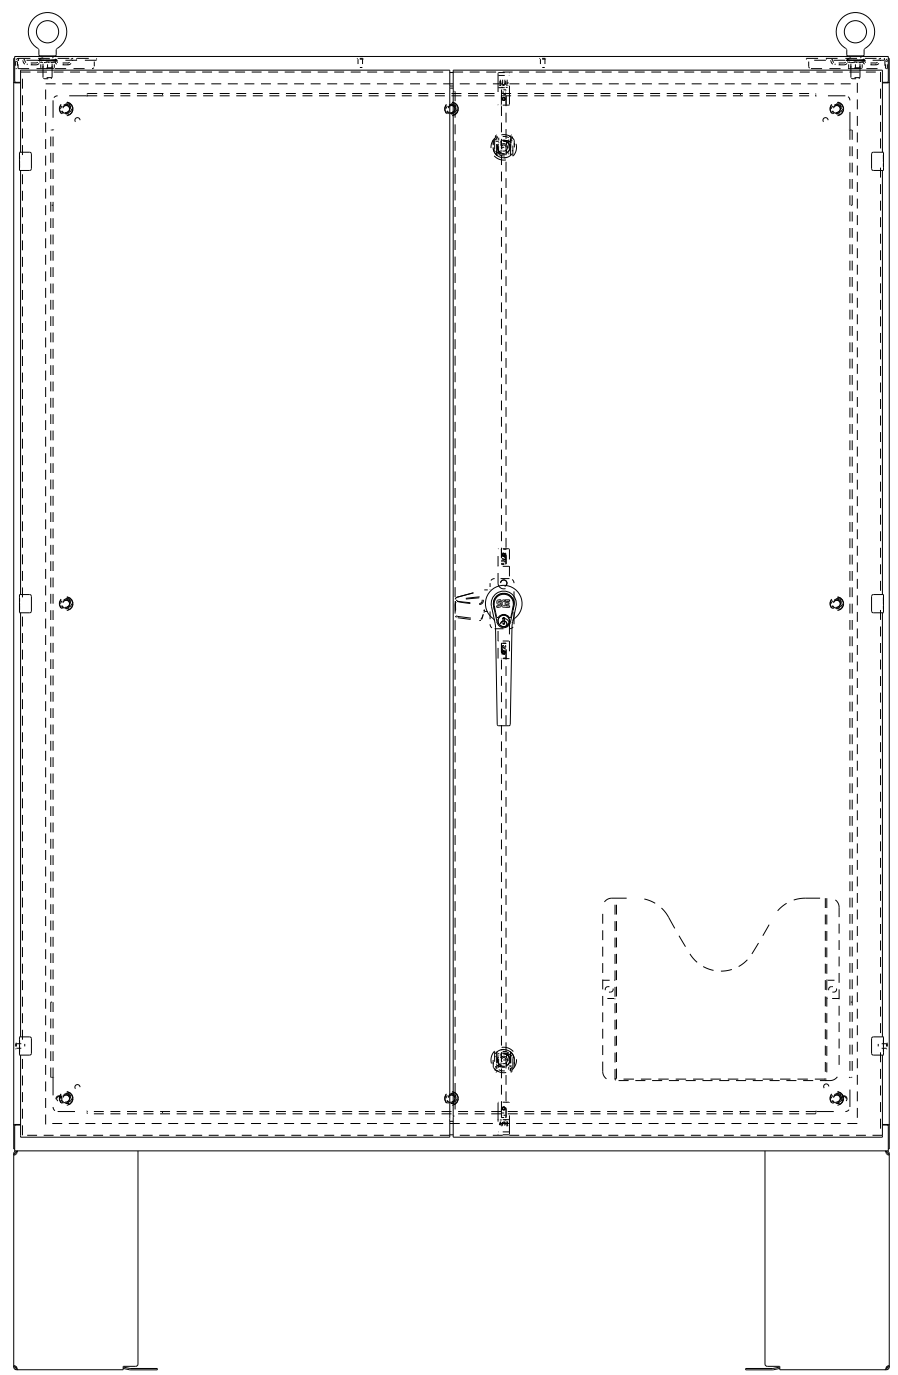

SAGINAW CONTROL & ENGINEERING SCE-604808LP

TOP VIEW

LEFT SIDE VIEW

FRONT VIEW

RIGHT SIDE VIEW

EXTERNAL REAR VIEW

BOTTOM VIEW

CUTOUT PROVISIONS FOR MOUNTING A STANDARD FLOOR KIT TO THE BOTTOM