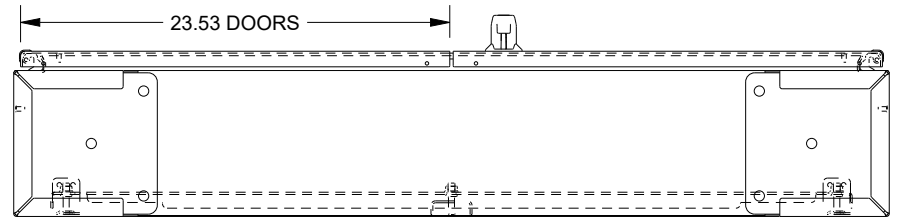

SAGINAW CONTROL & ENGINEERING SCE-604808LP

TOP VIEW

LEFT SIDE VIEW

FRONT VIEW

RIGHT SIDE VIEW

EXTERNAL REAR VIEW

BOTTOM VIEW

CUTOUT PROVISIONS FOR MOUNTING A STANDARD FLOOR KIT TO THE BOTTOM