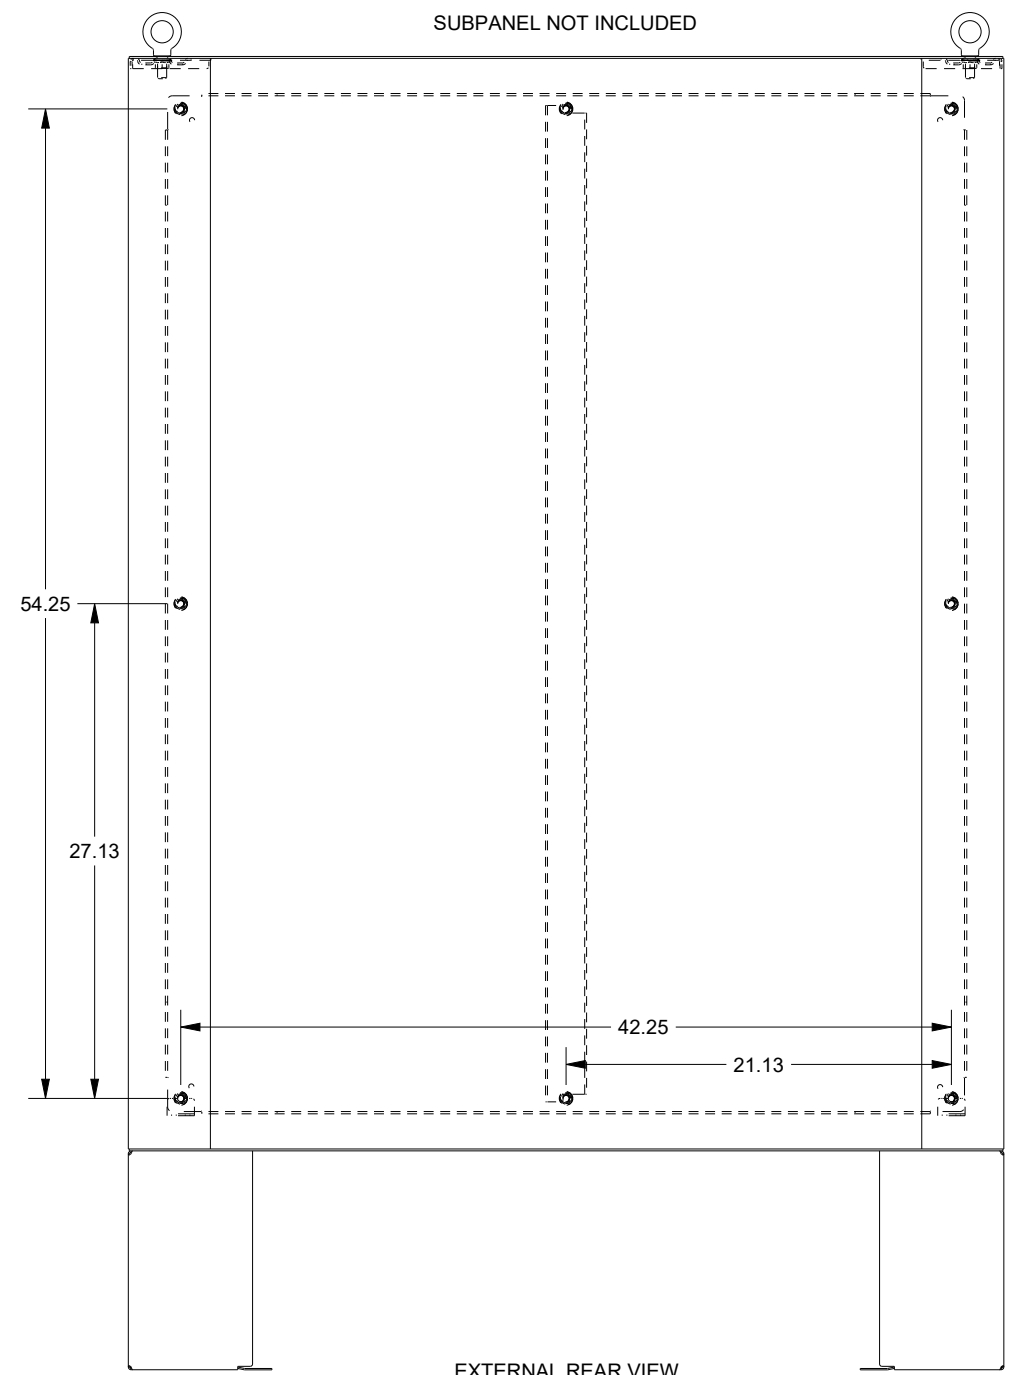

SAGINAW CONTROL & ENGINEERING SCE-604808LP

TOP VIEW

LEFT SIDE VIEW

FRONT VIEW

RIGHT SIDE VIEW

EXTERNAL REAR VIEW

BOTTOM VIEW

CUTOUT PROVISIONS FOR MOUNTING A STANDARD FLOOR KIT TO THE BOTTOM