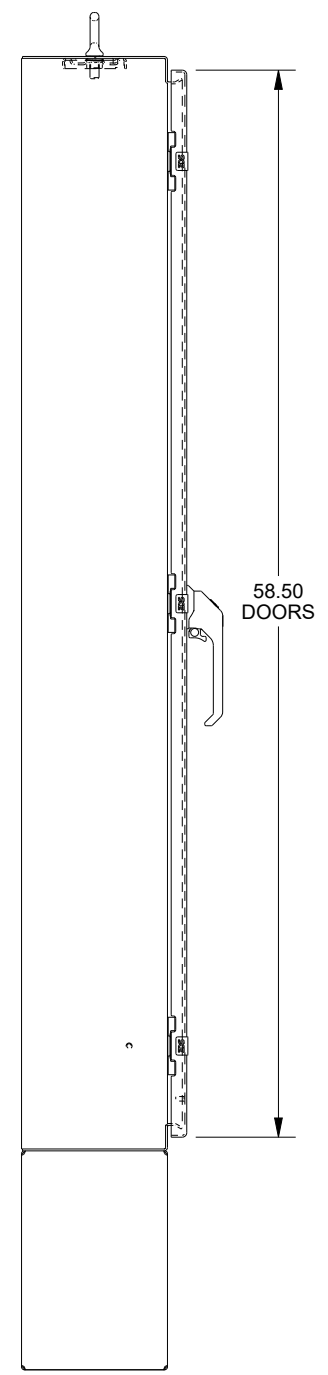

SAGINAW CONTROL & ENGINEERING SCE-604808LP

TOP VIEW

LEFT SIDE VIEW

FRONT VIEW

RIGHT SIDE VIEW

EXTERNAL REAR VIEW

BOTTOM VIEW

CUTOUT PROVISIONS FOR MOUNTING A STANDARD FLOOR KIT TO THE BOTTOM