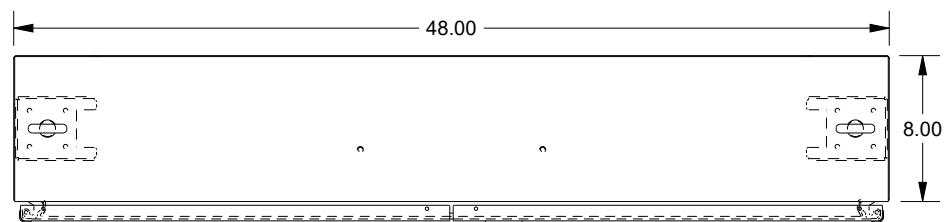

SAGINAW CONTROL & ENGINEERING SCE-604808LP

TOP VIEW

LEFT SIDE VIEW

FRONT VIEW

RIGHT SIDE VIEW

EXTERNAL REAR VIEW

BOTTOM VIEW

CUTOUT PROVISIONS FOR MOUNTING A STANDARD FLOOR KIT TO THE BOTTOM